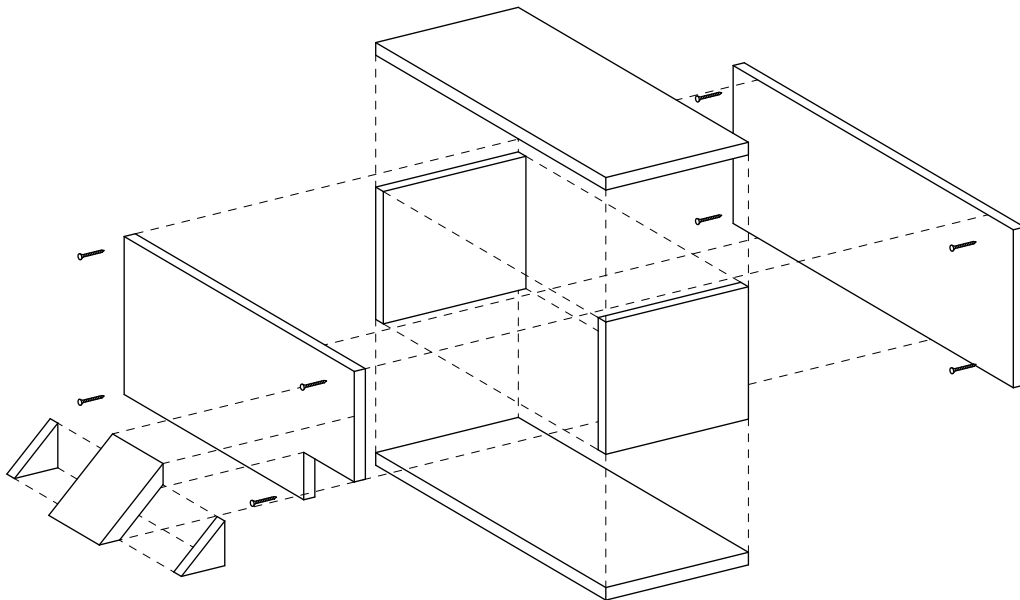

# FÅGELHUS SWIFT BOX

- 12mm exterior grade plywood
- Exterior grade wood glue
- Stainless steel screws
- Stainless steel nails
- Non-toxic exterior grade paint

1:5