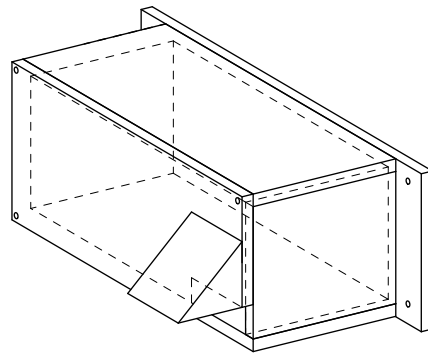

# FÅGELHUS SWIFT BOX

- 12mm exterior grade plywood
- Exterior grade wood glue
- Stainless steel screws
- Stainless steel nails
- Non-toxic exterior grade paint

1:5